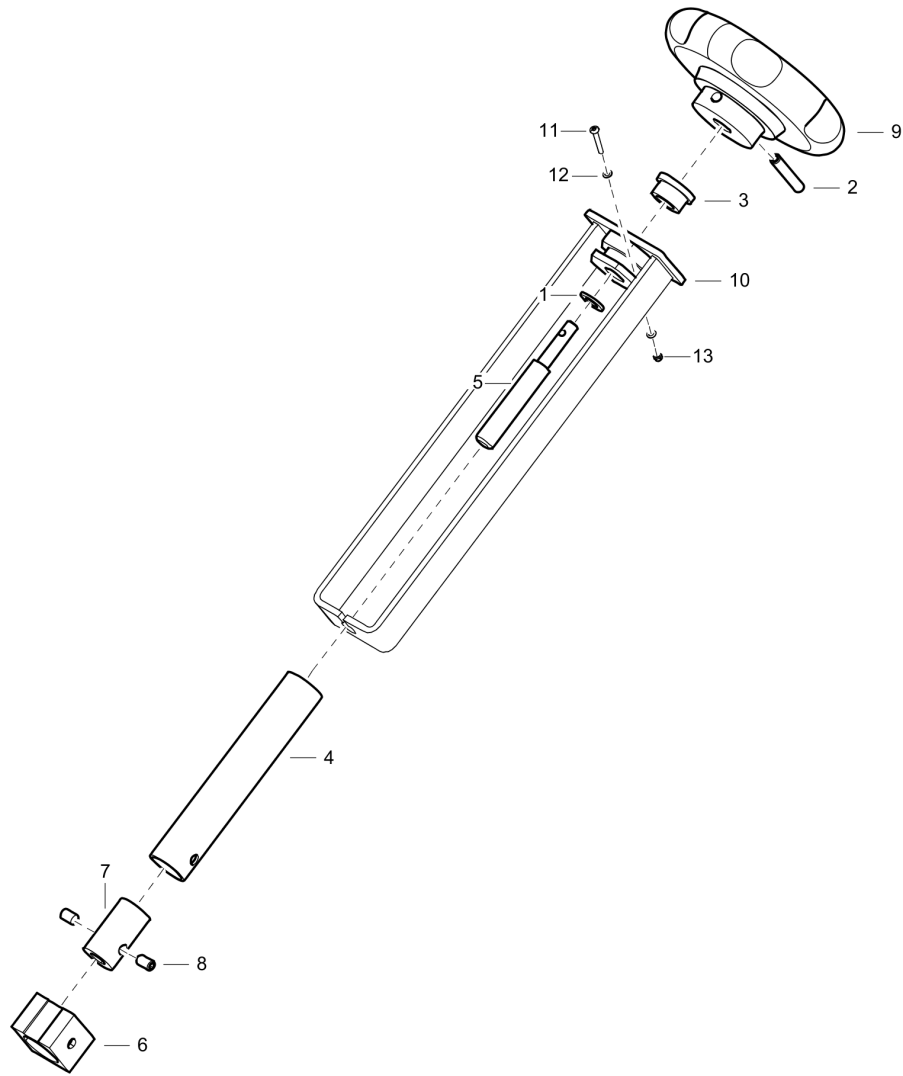

Mechanical Handle Assembly Twist pitch

Refer to the Parts Online web page for most up-to-date information. The printed information might be outdated.

Item	Part No.	Name	Qty	L
1	594252501	Blade adjusting wire	1	
2	595140901	Leader	1	
3	594226901	Clutch handle	1	
4	594251901	Clutch wire	1	
5	594252701	Washer 10x15x4	2	
6	594229501	Edge protection	1	
7	595390801	Screw ear m8	2	
8	594243801	Fork	1	
9	594384601	Handle	1	
10	595121101	Console bg240	1	
11	594384501	Handle holder	1	
12	594151901	Handle bg240	1	
13	594118301	Screw	2	
14	594117901	Hex. head screw m8 x 20	2	
15	595344301	Hex. head screw	1	
16	595112401	Nut	5	
17	595352301	Lock nut	5	
18	594117501	Locking clip	1	
19	594252601	Locking lever	1	
20	594253401	Locking washer	1	
21	594125201	Pipe clamp	2	
22	594123801	Plain washer	2	
23	595113301	Washer plain	3	
24	595358001	Washer, Ø8 mm, Ø0.31 in.	1	
25	595520001	Twist pitch	1	
26	594793201	Rivet	4	
27	594223301	Rubber handle	2	
28	595111701	Tapping screw 4.2x13mm, (.51".)	3	
29	595514601	Screw m5h12	2	
30	594249101	Shaft	1	
31	595361001	Data plate	1	
32	595343601	Split pin	2	
33	595360901	Spring	1	
34	594121901	Bolt cart m10h80	1	
35	595514901	Screw, M5 x 30 mm	1	

This page intentionally left blank

Mechanical Twist pitch

Item	Part No.	Name	Qty	L
1	595113301	Washer plain	1	
2	595109501	Spring pin 5x30, (1.18".)	1	
3	594219801	Flange bearing	1	
4	594246401	Adjusting nut	1	
5	595442801	Adjusting screw	1	
6	595140201	Guiding	1	
7	594252401	Nipple	1	
8	-	Set Screw M5X10 mm, (.39".)	2	
9	594245701	Handle - developing	1	
10	594252301	Bracket bearing	1	
11	595211701	Hex.sock.button head screw M5x40 (1.57".)	2	
12	594123801	Plain washer	4	
13	595112401	Nut	4	