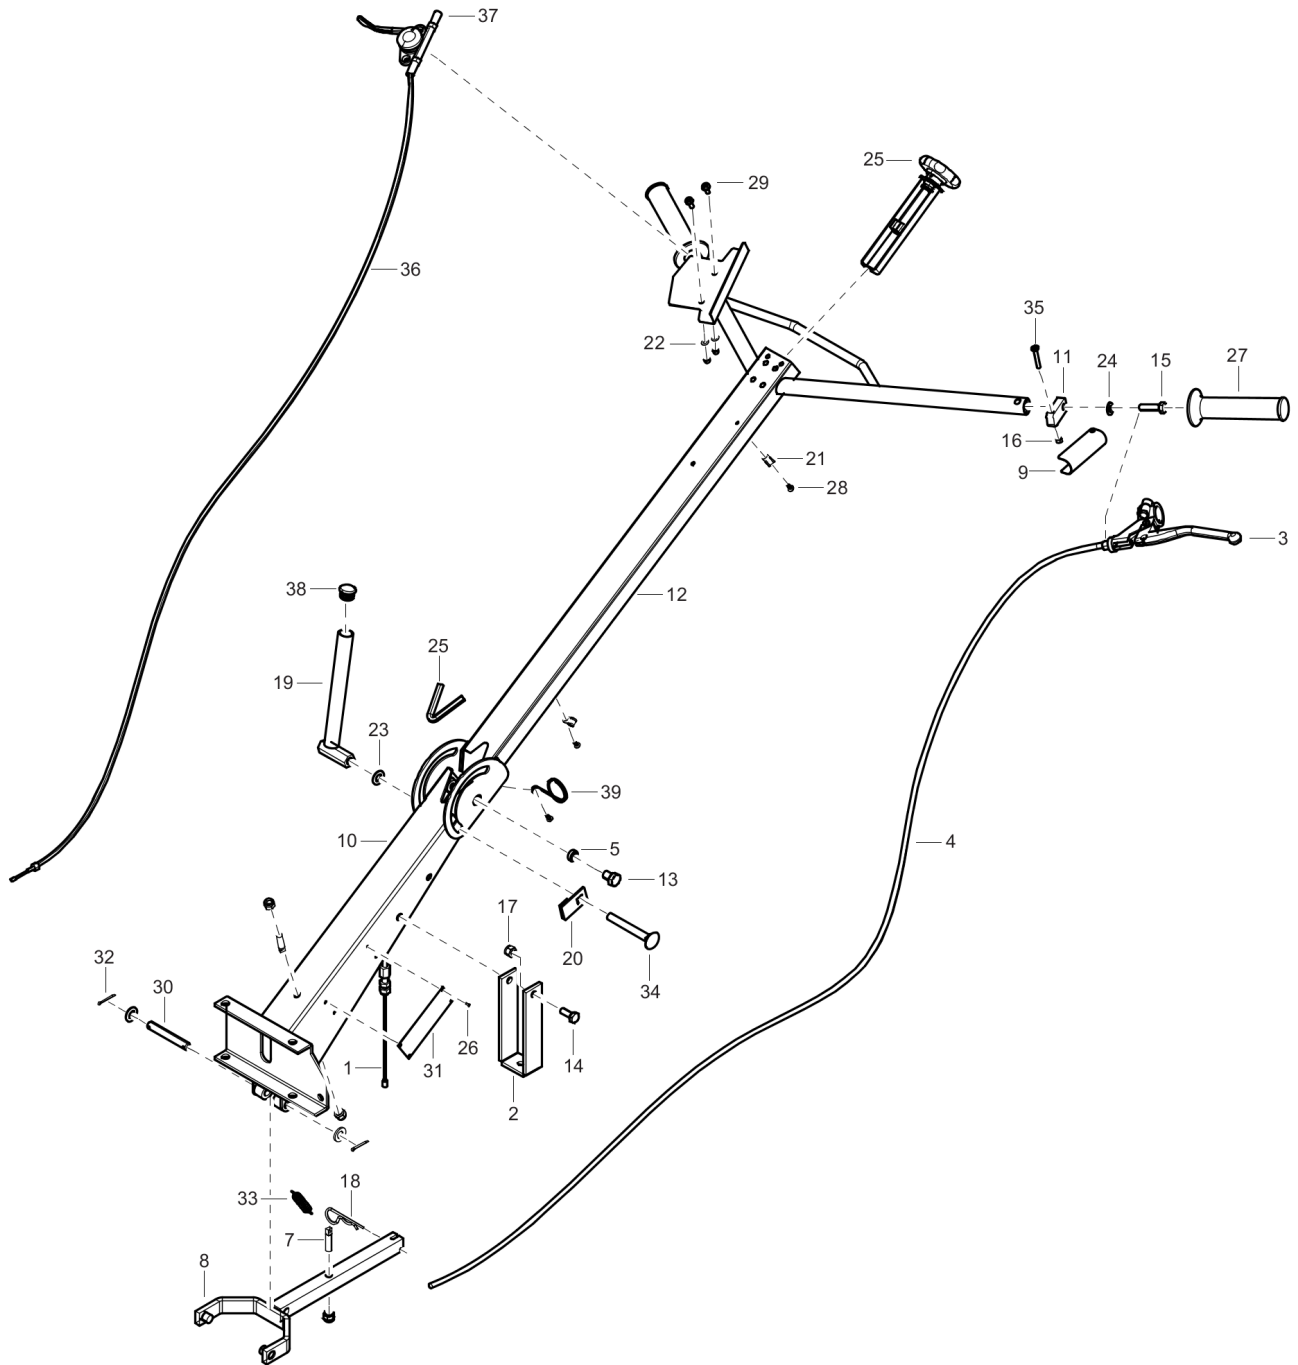

Item	Part No.	Name	Qty	L
1	595115701	Ball bearing	1	
2	595037101	Retaining ring	1	
3	595121201	Plate	1	
4	594287901	Hex.sock.screw M10x110 DIN 7991	4	
5	594117901	Hex. head screw m8 x 20	4	
6	595035701	Nut DIN934	4	
7	595029401	Nut hexagon	6	
8	594642401	Holder	1	
9	594340001	Engine	1	
10	594151801	Lifting hook	1	
11	595113301	Washer plain	4	
12	595140801	Pulley belt gx120	1	
13	595361701	Safety plate	1	
14	595346601	Set screw, M6 x 8 mm, (.31".)	2	
15	595113601	Conical washer M8 DIN 6796	8	
16	594747201	Stud, M8 x 40 mm, (1.57".)	4	
17	595212801	Rod, M10 x 48 mm 8.8	1	

Mechanical Handle Assembly Twist pitch

Refer to the Parts Online web page for most up-to-date information. The printed information might be outdated.

Item	Part No.	Name	Qty	L
1	594252501	Blade adjusting wire	1	
2	595140901	Leader	1	
3	594226901	Clutch handle	1	
4	594251901	Clutch wire	1	
5	594252701	Washer 10x15x4	2	
6	594229501	Edge protection	1	
7	595390801	Screw ear m8	2	
8	594243801	Fork	1	
9	594384601	Handle	1	
10	595121101	Console bg240	1	
11	594384501	Handle holder	1	
12	594151901	Handle bg240	1	
13	594118301	Screw	2	
14	594117901	Hex. head screw m8 x 20	2	
15	595344301	Hex. head screw	1	
16	595112401	Nut	5	
17	595352301	Lock nut	5	
18	594117501	Locking clip	1	
19	594252601	Locking lever	1	
20	594253401	Locking washer	1	
21	594125201	Pipe clamp	2	
22	594123801	Plain washer	2	
23	595113301	Washer plain	3	
24	595358001	Washer, Ø8 mm, Ø0.31 in.	1	
25	595520001	Twist pitch	1	
26	594793201	Rivet	4	
27	594223301	Rubber handle	2	
28	595111701	Tapping screw 4.2x13mm, (.51".)	3	
29	595514601	Screw m5h12	2	
30	594249101	Shaft	1	
31	595361001	Data plate	1	
32	595343601	Split pin	2	
33	595360901	Spring	1	
34	594121901	Bolt cart m10h80	1	
35	595514901	Screw, M5 x 30 mm	1	