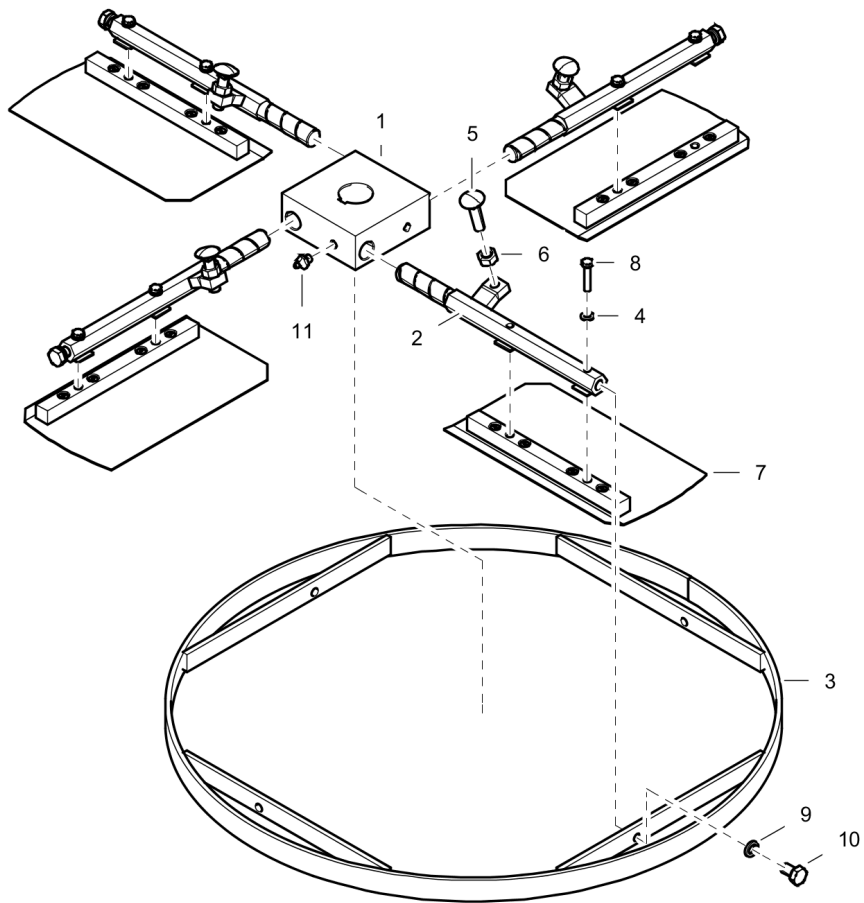

Mechanical Blade assembly

Refer to the Parts Online web page for most up-to-date information. The printed information might be outdated.

Item	Part No.	Name	Qty	L
1	594243301	Hub	1	
2	594243401	Blade axle	4	
3	594243501	Blade ring	1	
4	595113701	Spring washer M6	8	
5	595350801	Square neck bolt M10x40mm, (1.57".)	4	
6	595029401	Nut hexagon	4	
7	594709901	Trowel blade proline	1	
8	595109901	Hex. head screw	8	
9	594124401	Spring washer	4	
10	595344601	Hexagon bolt	4	
11	594126801	Grease nipple, M8	4	

Refer to the Parts Online web page for most up-to-date information. The printed information might be outdated.