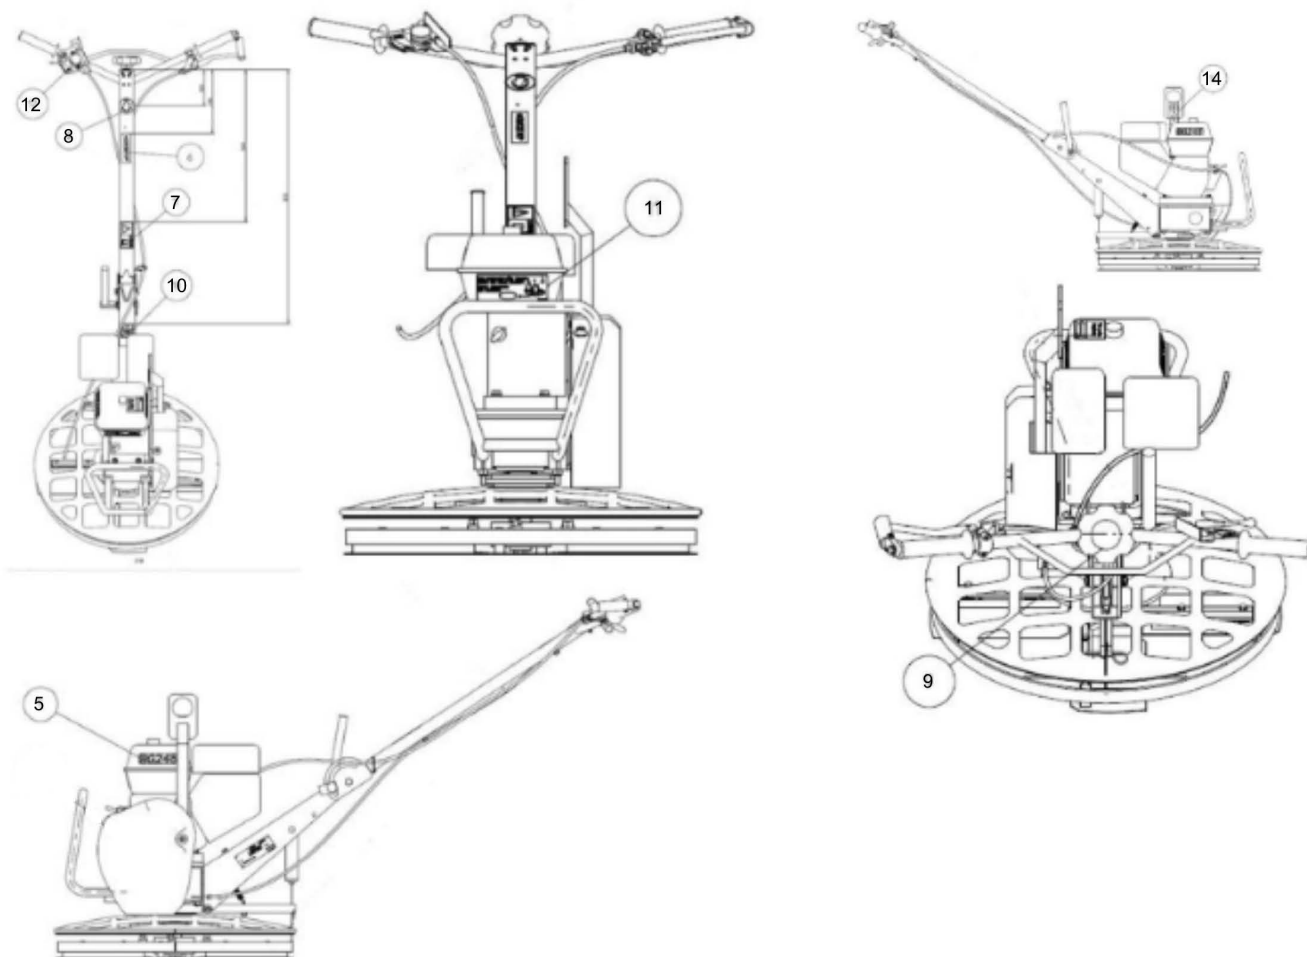

Mechanical Location label

Item	Part No.	Name	Qty	L
5	595502301	Label, model code	2	
6	595119101	Decal quick stop	1	
7	594162701	Decal safety	1	
8	594337101	Label, use ear protectors	1	
9	594245801	Decal blade angle	1	
10	594163001	Label, cutting hazards	1	
11	594245901	Decal remove disk	1	
12	594246801	Label, stop-run	1	
13	594246901	Decal tilted position	1	
14	594332101	Decal	1