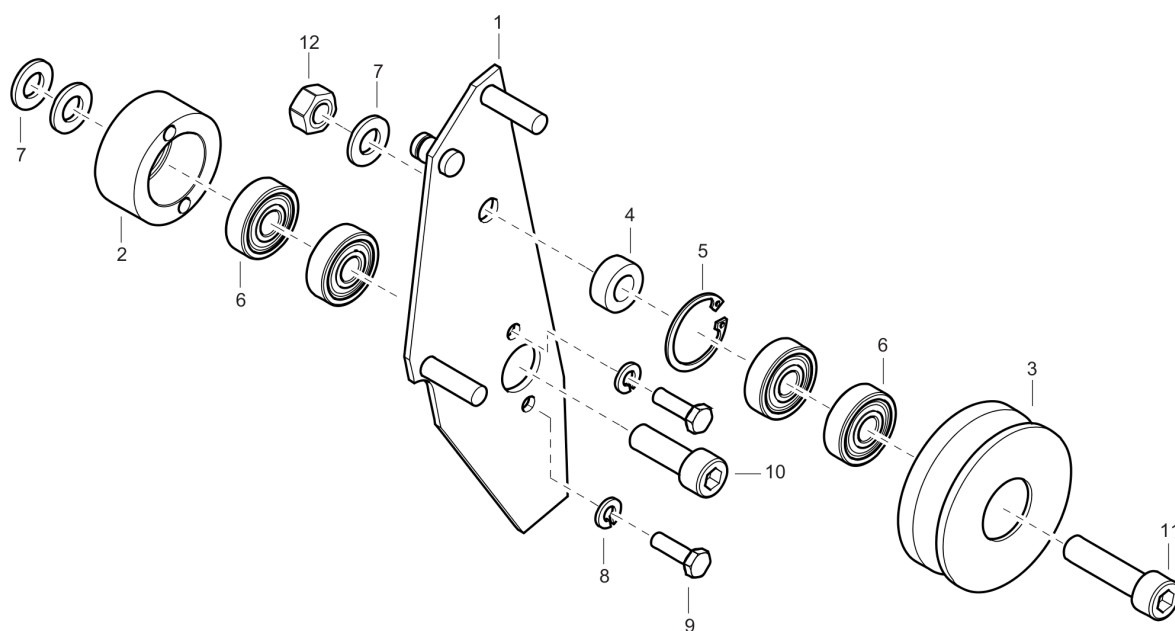

Item	Part No.	Name	Qty	L
1	594251801	Pressing sleeve	1	
2	594220901	Thrust washer	2	
3	594220801	Thrust bearing	1	
4	594151601	Protective ring	1	
5	595038101	Ball bearing	1	
6	595114201	Circlip d=80	1	
7	595357201	PVC ring, ø10 mm, ø0.40 in.	1	
8	594244201	Pressure plate	1	
9	594226801	Sleeve bearing	1	

Item	Part No.	Name	Qty	L
1	595115701	Ball bearing	1	
2	595037101	Retaining ring	1	
3	595121201	Plate	1	
4	594287901	Hex.sock.screw M10x110 DIN 7991	4	
5	594117901	Hex. head screw m8 x 20	4	
6	595035701	Nut DIN934	4	
7	595029401	Nut hexagon	6	
8	594642401	Holder	1	
9	594340001	Engine	1	
10	594151801	Lifting hook	1	
11	595113301	Washer plain	4	
12	595140801	Pulley belt gx120	1	
13	595361701	Safety plate	1	
14	595346601	Set screw, M6 x 8 mm, (.31".)	2	
15	595113601	Conical washer M8 DIN 6796	8	
16	594747201	Stud, M8 x 40 mm, (1.57".)	4	
17	595212801	Rod, M10 x 48 mm 8.8	1	

Refer to the Parts Online web page for most up-to-date information. The printed information might be outdated.

Mechanical Clutch cpl

Item	Part No.	Name	Qty	L
1	594248801	Belt tensioner	1	
2	594248901	Bearing housing	1	
3	594249001	Pulley	1	
4	594159601	Spacer	1	
5	595037301	Retaining ring	1	
6	594219701	Ball bearing	4	
7	595113301	Washer plain	3	
8	595353101	Washer DIN7980	2	
9	595109801	Hex. head screw	2	
10	595356701	Screw, M10 x 30 mm	1	
11	595348801	Screw	1	
12	595029401	Nut hexagon	1	